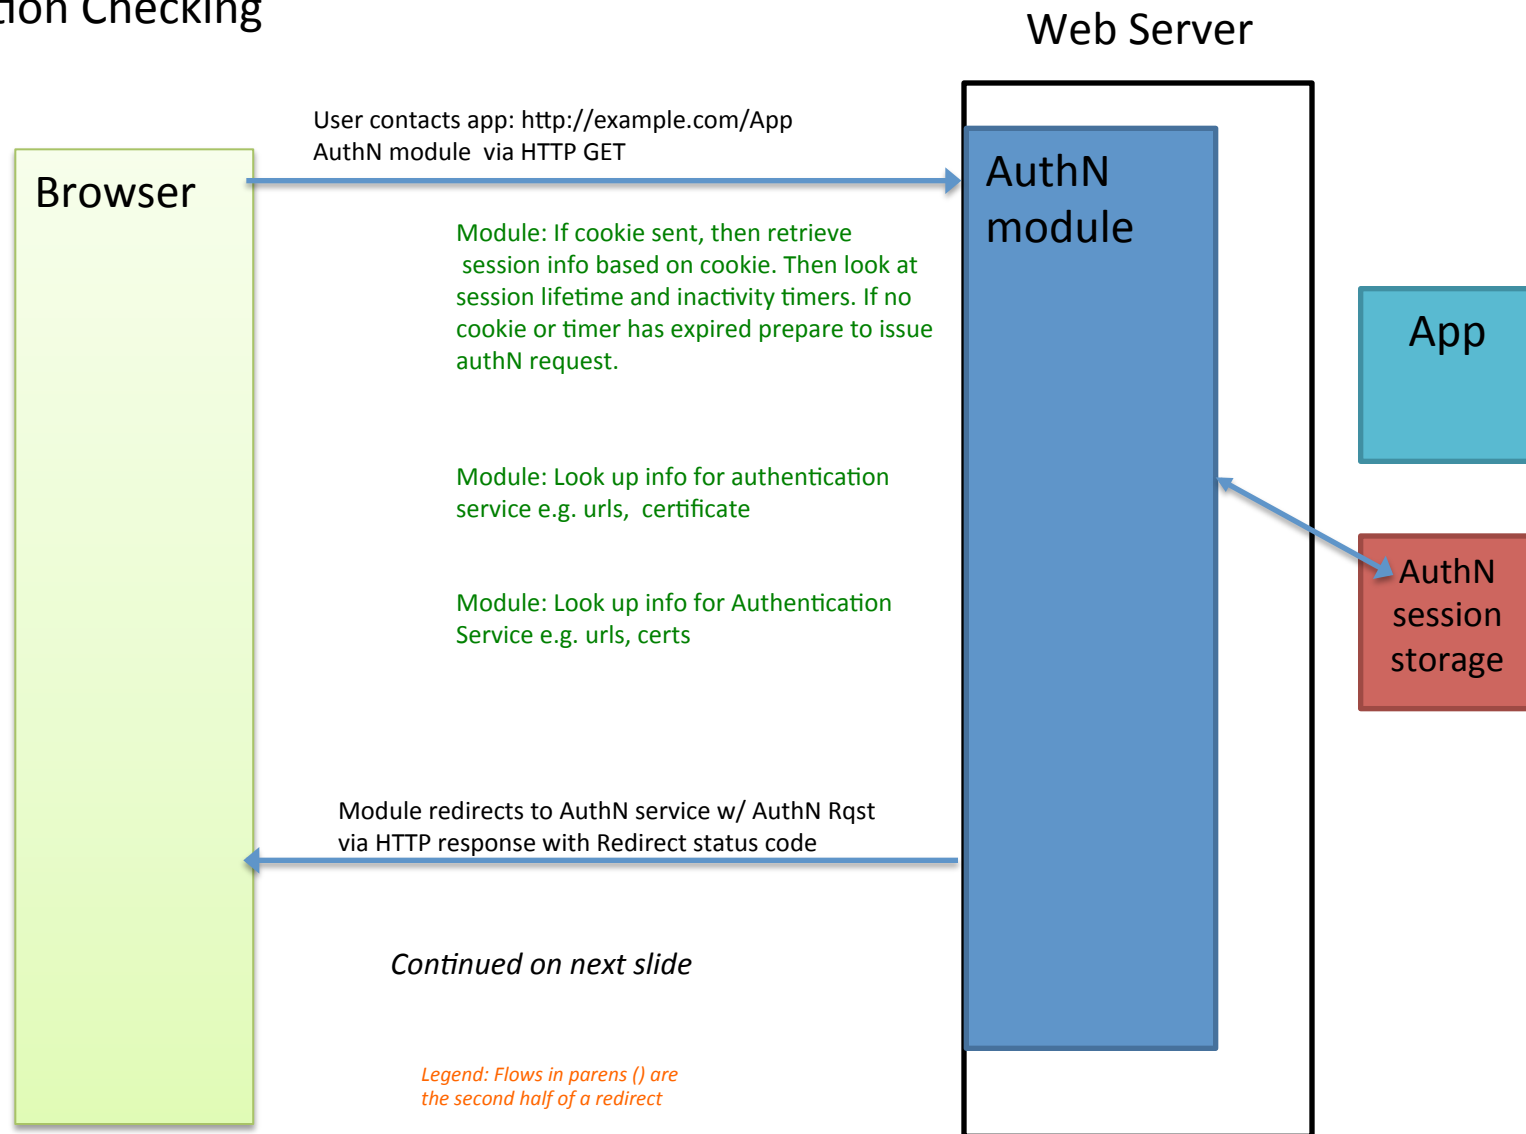

Web Authentication Protocol Flows PIN & Shibb – CAS & OAuth

by Marlena Erdos

Oct 2014

Supporting materials for the Behind The
Login Screen talk.

Shibboleth and PIN Protocol Flow Over HTTP

Session Initiation Checking

Shibboleth AuthN Request & Response

Shibboleth Response Processing