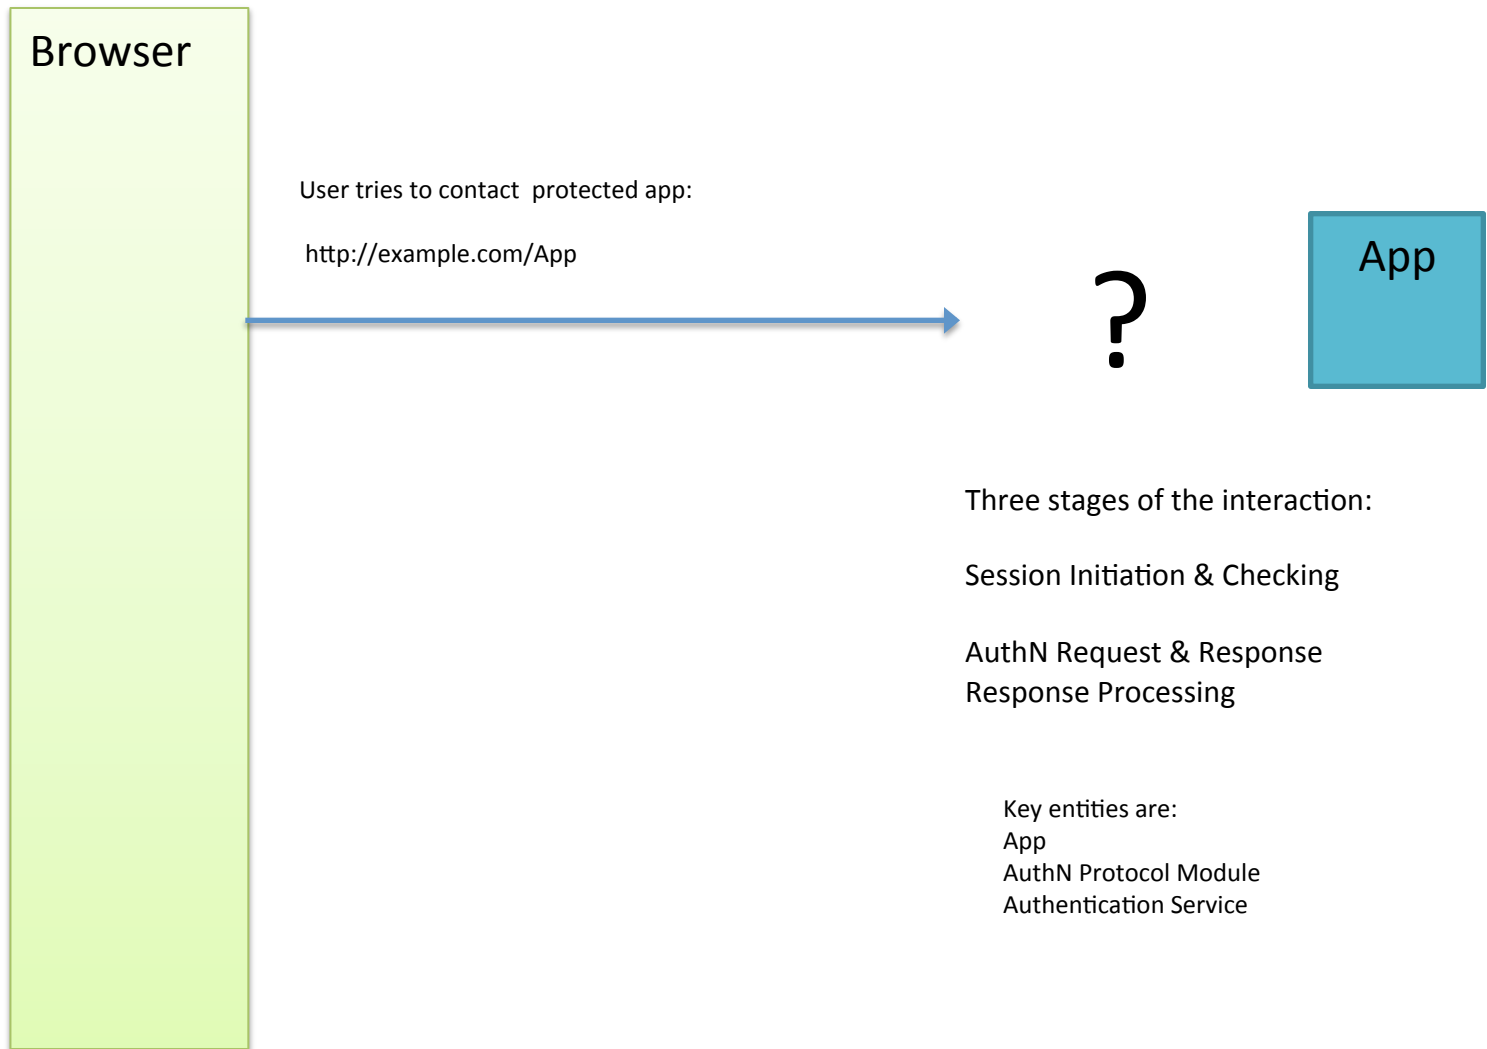

Web Authentication Protocol Flows PIN & Shibb – CAS & OAuth

by Marlena Erdos

Oct 2014

Supporting materials for the Behind The
Login Screen talk.

Shibboleth and PIN Protocol Flow Over HTTP

Session Initiation Checking

Shibboleth AuthN Request & Response

Shibboleth Response Processing