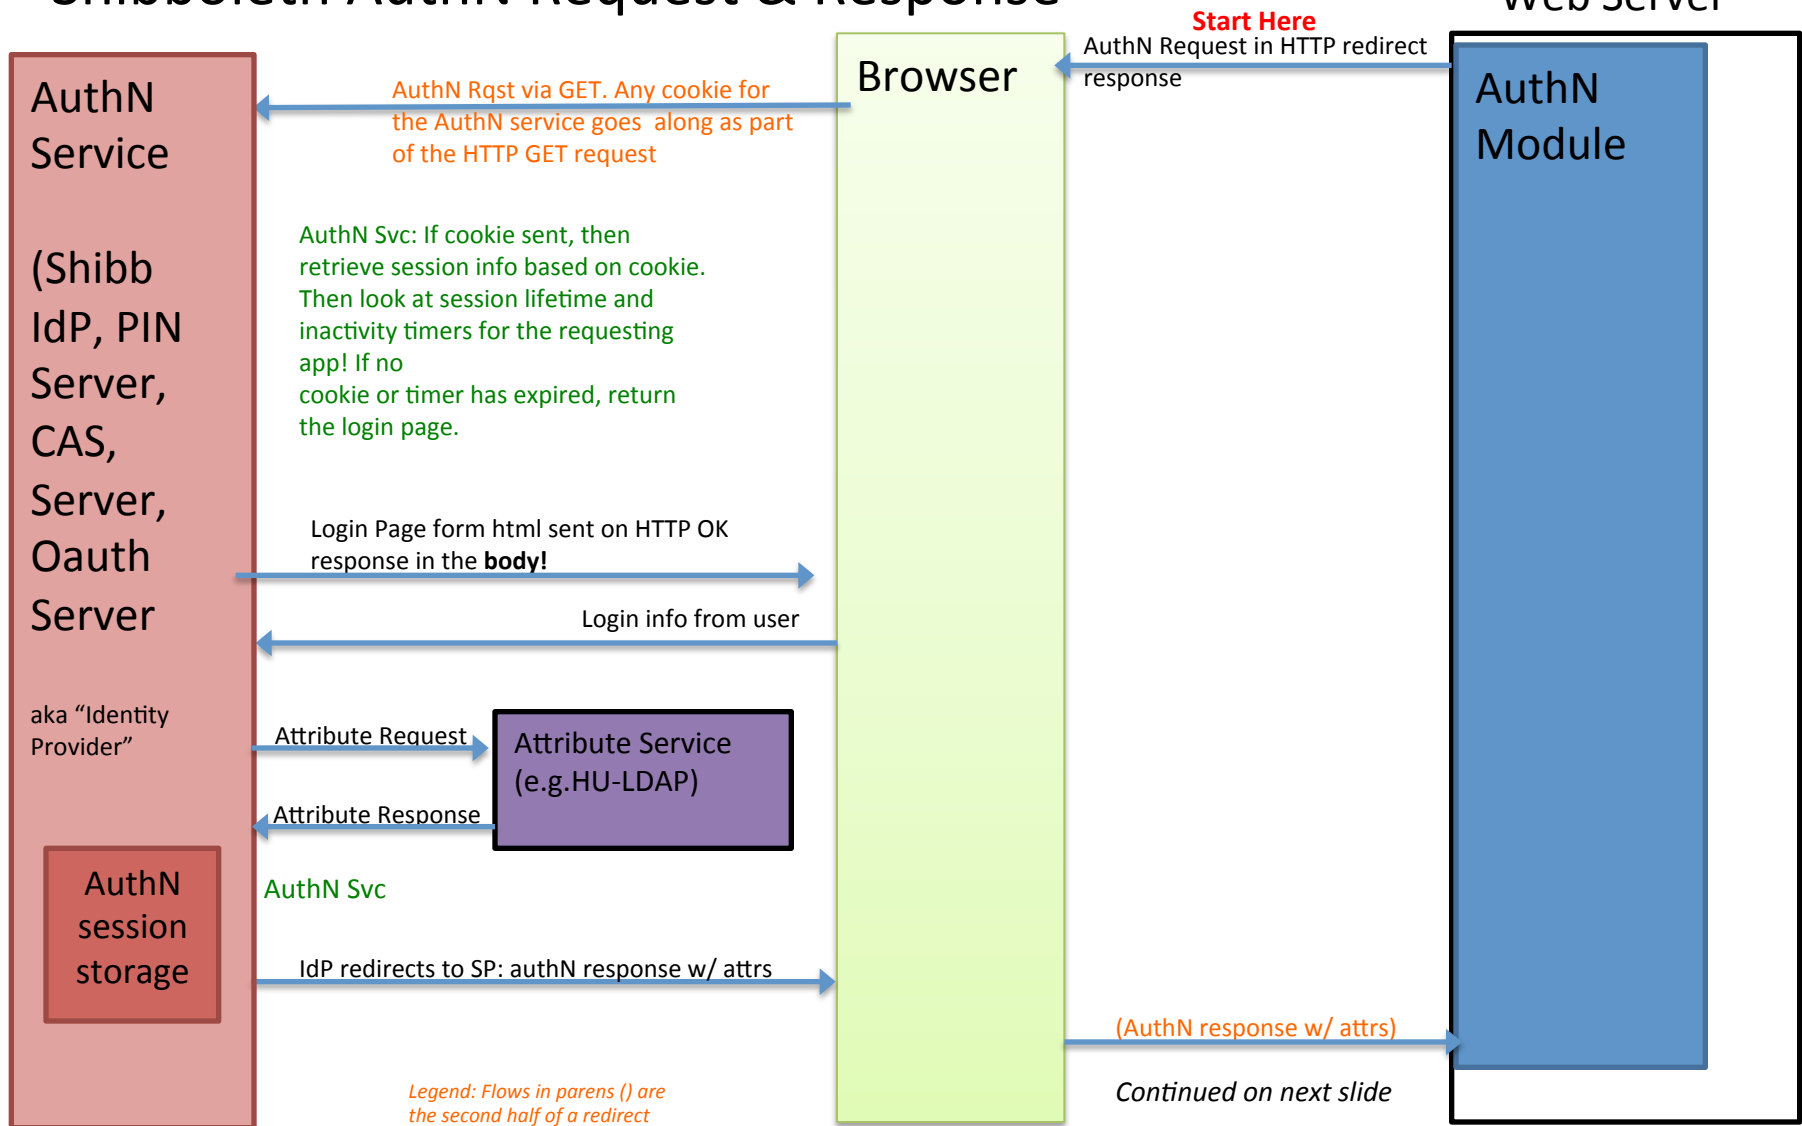

Web Authentication Protocol Flows PIN & Shibb – CAS & OAuth

by Marlena Erdos

Oct 2014

Supporting materials for the Behind The
Login Screen talk.

Shibboleth and PIN Protocol Flow Over HTTP

Session Initiation Checking

Shibboleth AuthN Request & Response

Shibboleth Response Processing